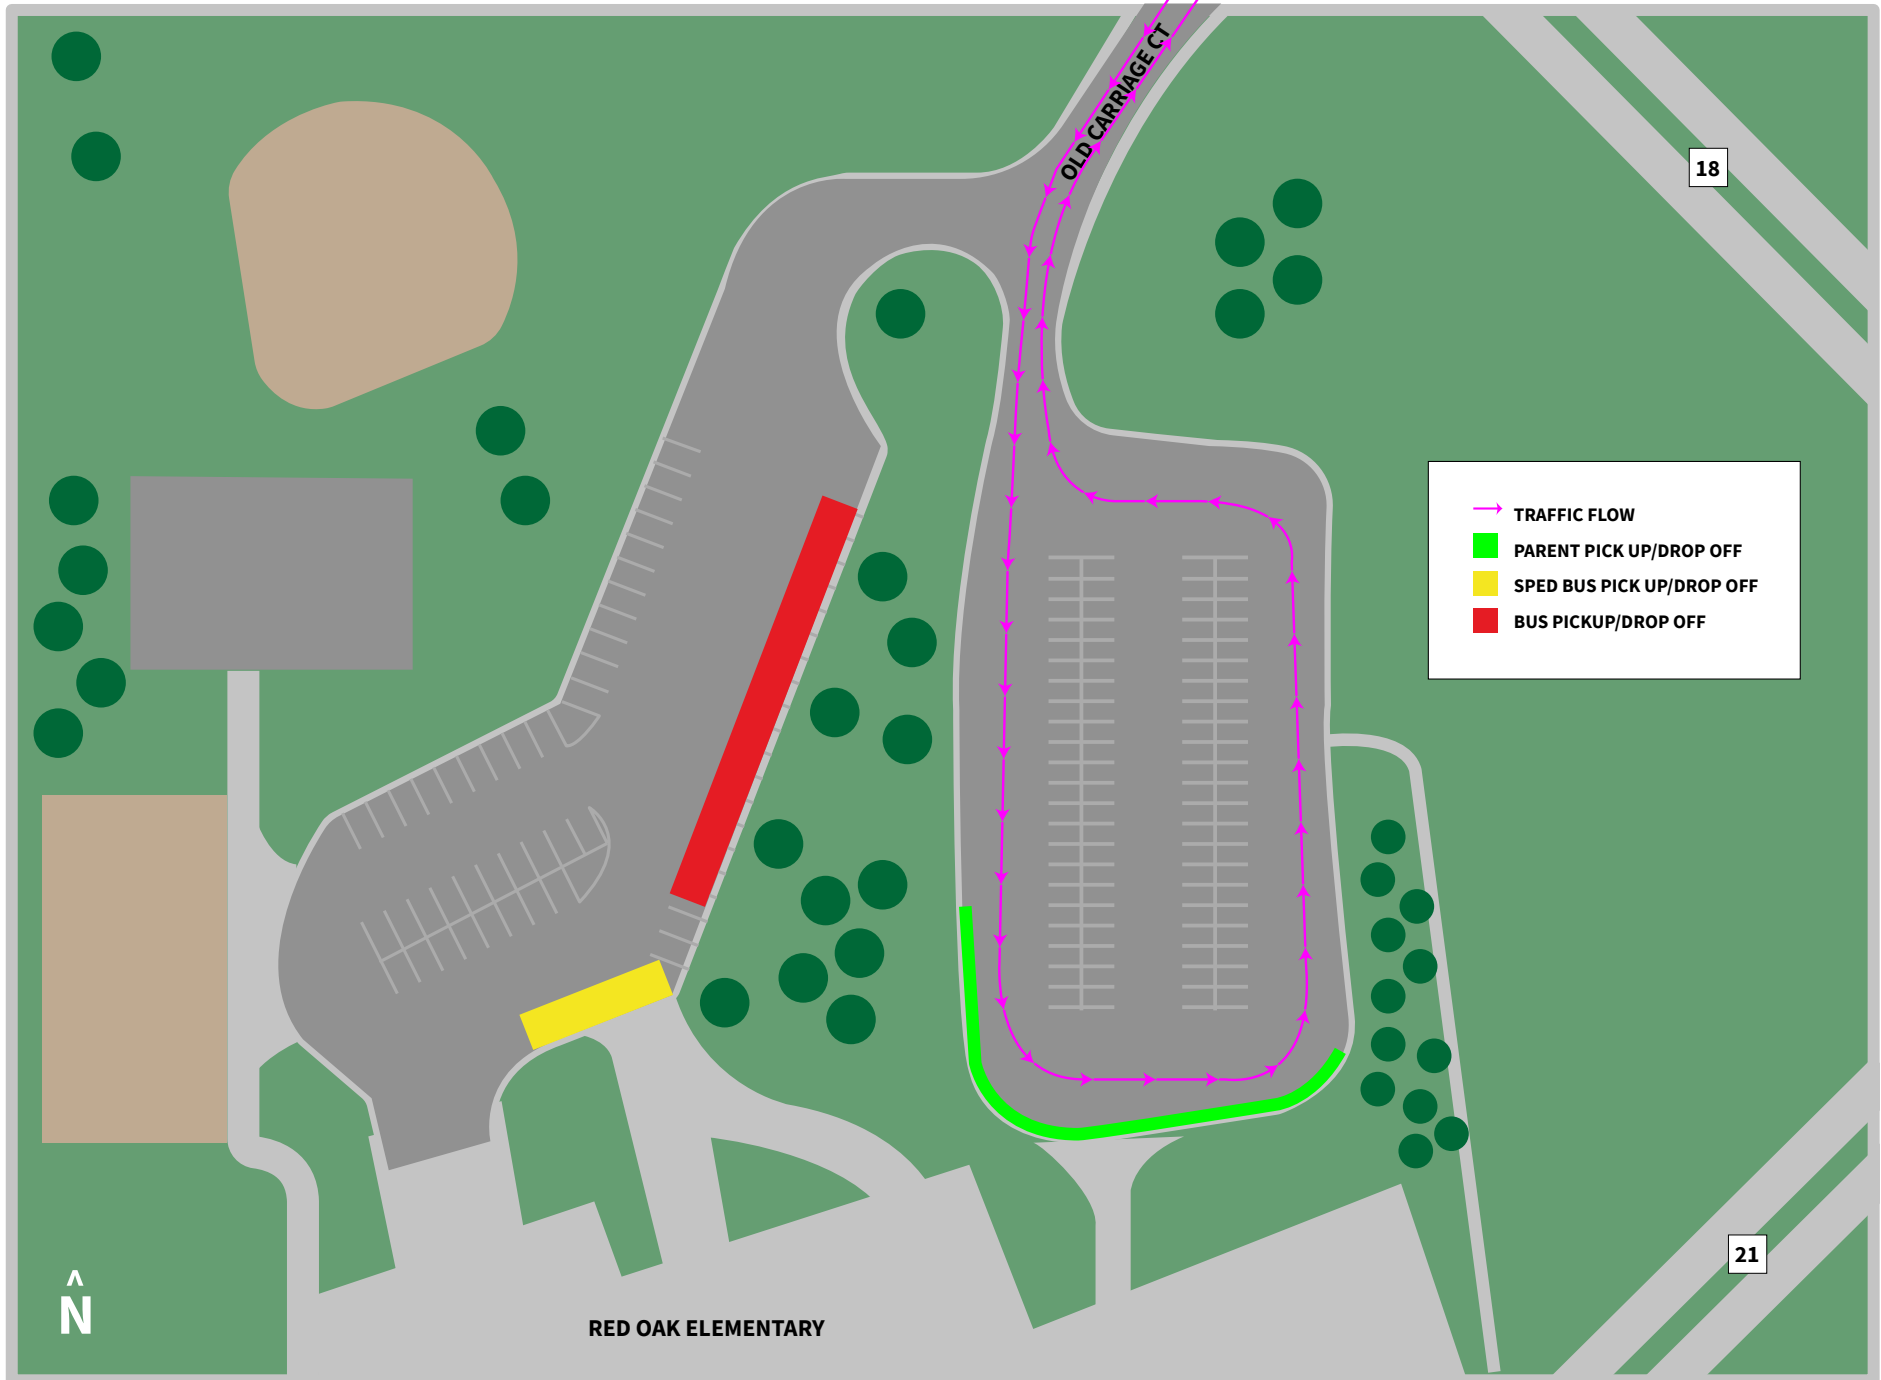

2023/24 RED OAK ELEMENTARY TRAFFIC PLAN

SOUTHBRIDGE PARKWAY

- TRAFFIC FLOW
- PARENT PICK UP/DROP OFF
- SPED BUS PICK UP/DROP OFF
- BUS PICKUP/DROP OFF

18

21

^
N

RED OAK ELEMENTARY