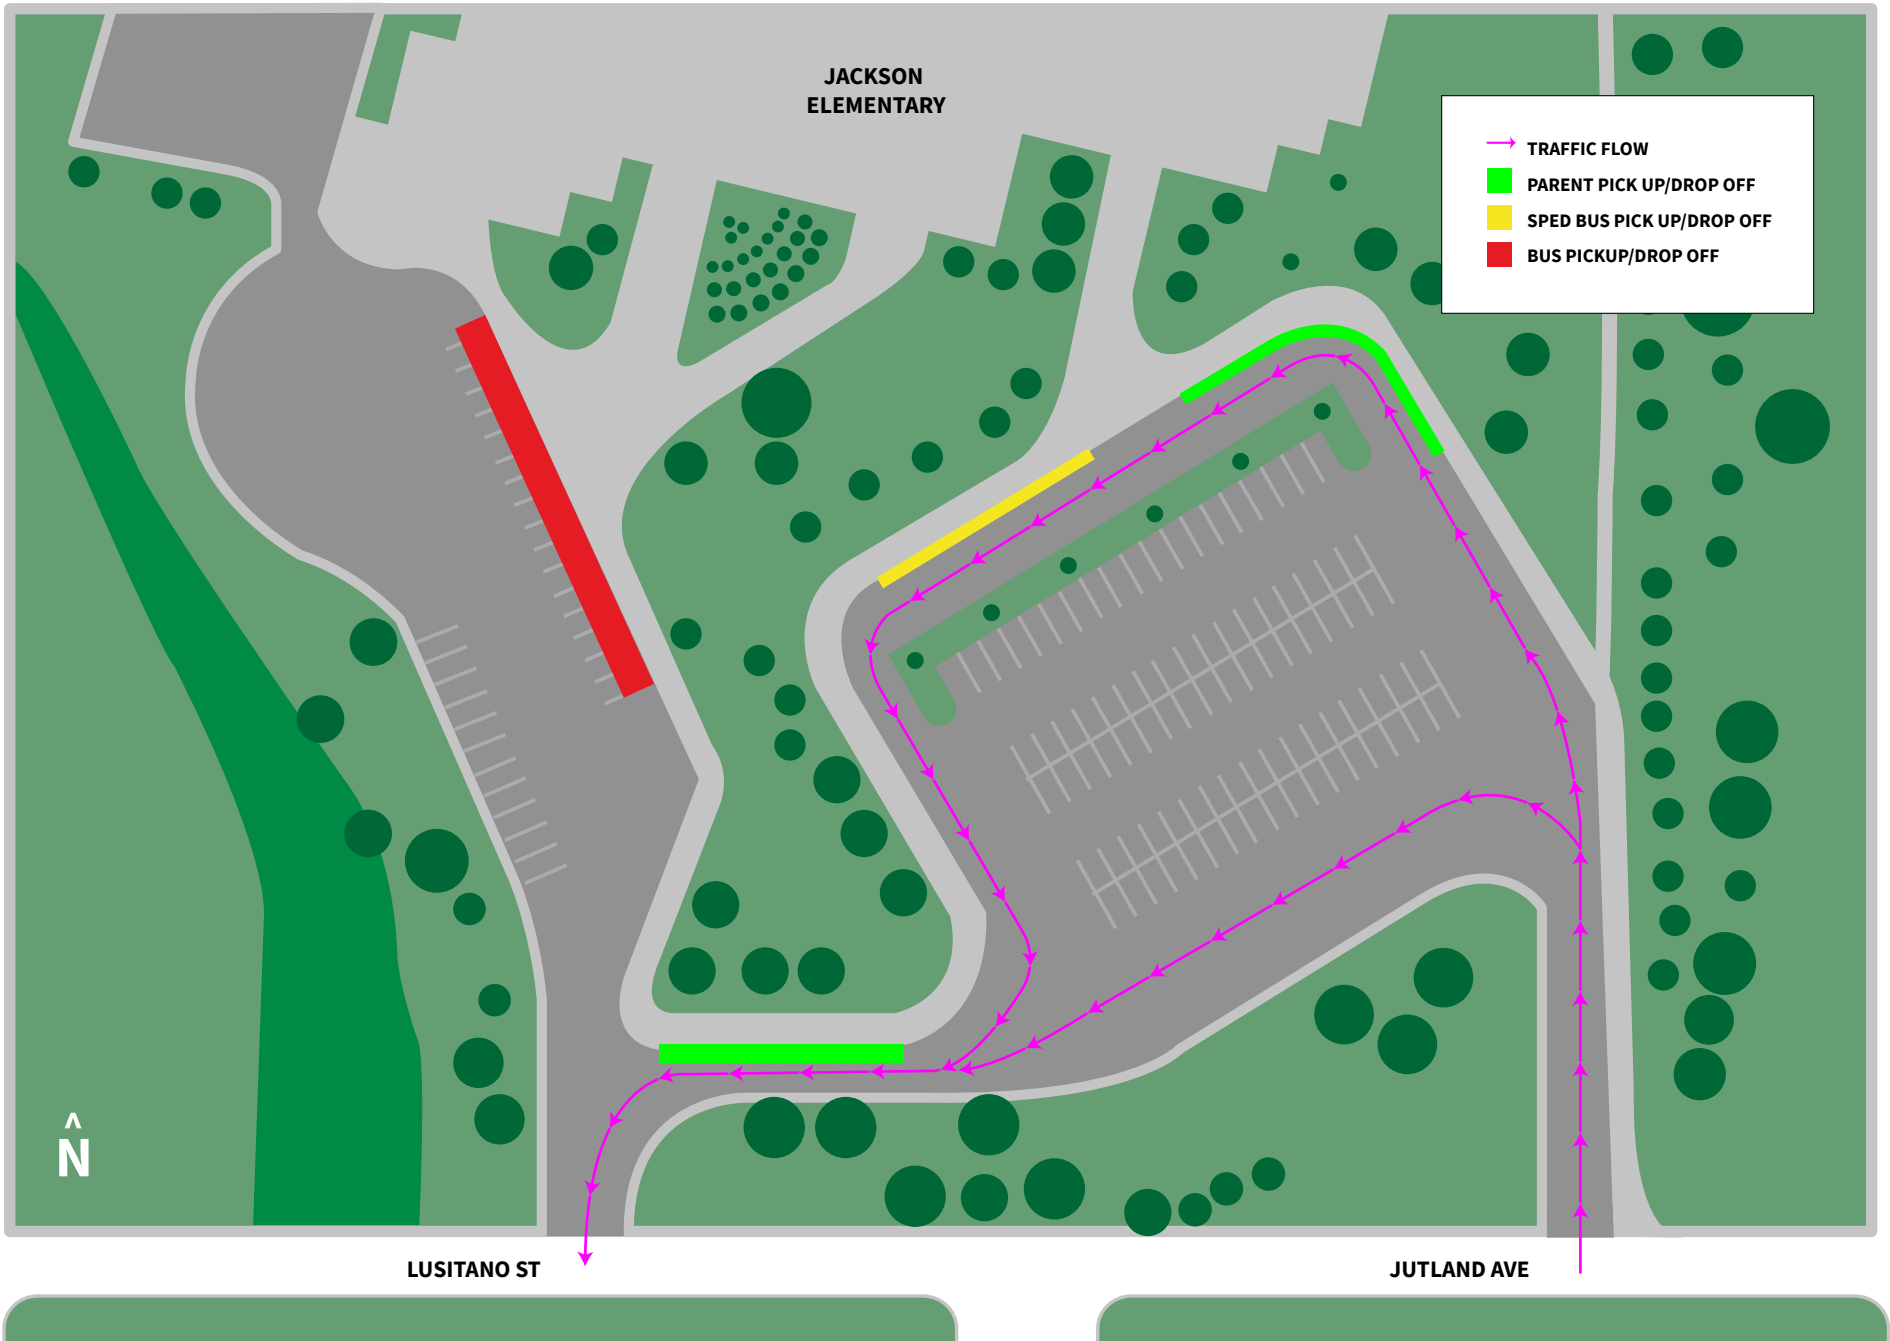

2023/24 JACKSON ELEMENTARY TRAFFIC PLAN

LUSITANO ST

JUTLAND AVE

17TH AVE W